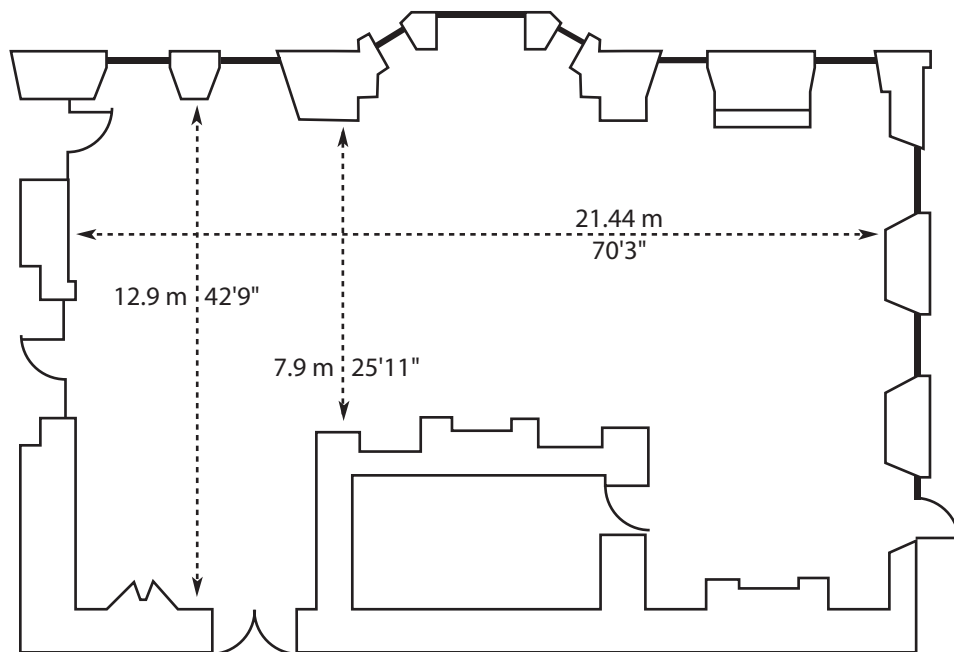

The Landmark LONDON

THE LANDMARK LONDON

222 Marylebone Road
London NW1 6Q
United Kingdom

Tel: +44 207 631 8000

Fax: +44 207 631 8080

Email: reservations@thelandmark.co.uk

THE DRAWING ROOM FLOOR PLAN

Entrance to The Drawing Room